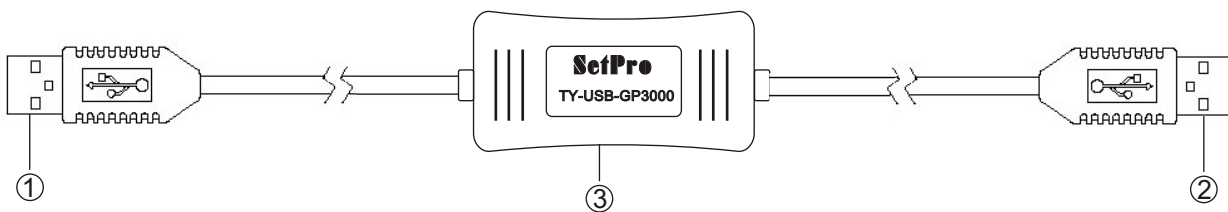

## Specifications :

- Operating temperature range : 5 to 40
- Storage temperature : -20 to +70
- Total cable length: 2 meters
- USB version: version 1.1
- Optical isolation: no
- Max humidity: 85%

## Hardware design of the USB-Convertercable :

- ① USB interface
- ② USB interface
- ③ Converter